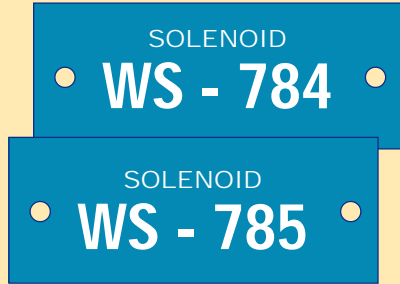

## Laminated Nameplates

Laminated for a **lifetime imprint guarantee!** Choose from **15 background colours** (see at right). 0.060" thick rigid plastic. Square corners. Optional custom lines of copy and/or consecutive numbering available.

**Laminated Nameplates.** One colour imprint on 0.060" rigid plastic (15 background colours). Overlaminated with clear vinyl film. Two holes. Square corners. Prices each nameplate.

Nameplate Area	10	25	50	100	250	500	1,000	2,500
Up to 2 sq. in.	5.84	2.81	1.79	1.31	1.02	0.84	0.73	0.65
Up to 3 sq. in.	6.11	3.05	2.04	1.52	1.22	1.02	0.89	0.79
Up to 4 sq. in.	6.42	3.33	2.29	1.77	1.45	1.23	1.08	0.96
Up to 5 sq. in.	6.68	3.58	2.52	1.98	1.64	1.39	1.23	1.09
Up to 6 sq. in.	6.97	3.85	2.77	2.21	1.86	1.59	1.41	1.26
Up to 7 sq. in.	7.27	4.12	3.02	2.45	2.08	1.79	1.58	1.42
Up to 8 sq. in.	7.68	4.49	3.37	2.78	2.39	2.06	1.83	1.65
Additional sq. in.	+ 0.38	+ 0.35	+ 0.33	+ 0.31	+ 0.29	+ 0.26	+ 0.23	+ 0.21
Additional Colour	+ 2.36	+ 0.94	+ 0.49	+ 0.28	+ 0.16	+ 0.11	+ 0.09	+ 0.08
Four Holes	+ 0.51	+ 0.47	+ 0.44	+ 0.41	+ 0.38	+ 0.34	+ 0.31	+ 0.28
Round Corners	+ 0.64	+ 0.39	+ 0.29	+ 0.25	+ 0.22	+ 0.19	+ 0.17	+ 0.15
One Line Copy	+ 3.04	+ 2.22	+ 1.89	+ 1.69	+ 1.56	+ 1.46	+ 1.32	+ 1.19
Additional Line	+ 1.41	+ 1.07	+ 0.93	+ 0.84	+ 0.77	+ 0.73	+ 0.66	+ 0.59
Consecutive Numbers	+ 1.69	+ 1.01	+ 0.77	+ 0.64	+ 0.55	+ 0.49	+ 0.44	+ 0.39