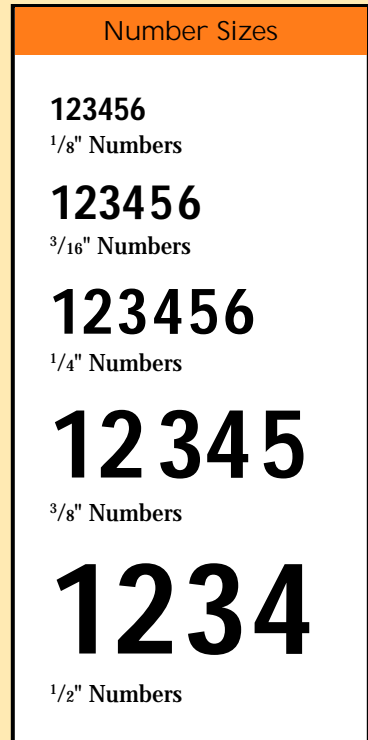

Laminated Nameplates. One colour imprint on 0.060" rigid plastic (15 background colours). Overlaminated with clear vinyl film. Two holes. Square corners. Prices each nameplate.

Nameplate Area	10	25	50	100	250	500	1,000	2,500
Up to 2 sq. in.	5.84	2.81	1.79	1.31	1.02	0.84	0.73	0.65
Up to 3 sq. in.	6.11	3.05	2.04	1.52	1.22	1.02	0.89	0.79
Up to 4 sq. in.	6.42	3.33	2.29	1.77	1.45	1.23	1.08	0.96
Up to 5 sq. in.	6.68	3.58	2.52	1.98	1.64	1.39	1.23	1.09
Up to 6 sq. in.	6.97	3.85	2.77	2.21	1.86	1.59	1.41	1.26
Up to 7 sq. in.	7.27	4.12	3.02	2.45	2.08	1.79	1.58	1.42
Up to 8 sq. in.	7.68	4.49	3.37	2.78	2.39	2.06	1.83	1.65
Additional sq. in.	+ 0.38	+ 0.35	+ 0.33	+ 0.31	+ 0.29	+ 0.26	+ 0.23	+ 0.21
Additional Colour	+ 2.36	+ 0.94	+ 0.49	+ 0.28	+ 0.16	+ 0.11	+ 0.09	+ 0.08
Four Holes	+ 0.51	+ 0.47	+ 0.44	+ 0.41	+ 0.38	+ 0.34	+ 0.31	+ 0.28
Round Corners	+ 0.64	+ 0.39	+ 0.29	+ 0.25	+ 0.22	+ 0.19	+ 0.17	+ 0.15
One Line Copy	+ 3.04	+ 2.22	+ 1.89	+ 1.69	+ 1.56	+ 1.46	+ 1.32	+ 1.19
Additional Line	+ 1.41	+ 1.07	+ 0.93	+ 0.84	+ 0.77	+ 0.73	+ 0.66	+ 0.59
Consecutive Numbers	+ 1.69	+ 1.01	+ 0.77	+ 0.64	+ 0.55	+ 0.49	+ 0.44	+ 0.39

Adhesive backing ... phone or fax for a **FAST QUOTE**

Delivery: 1 week