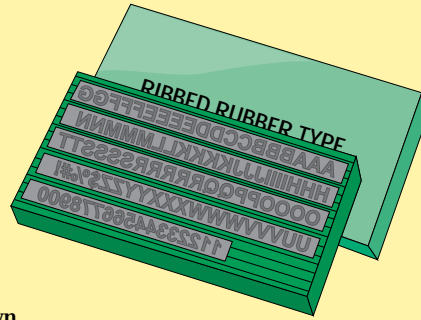

Ribbed Rubber Type

A complete system for making your own imprinting copy. Consists of self-aligning rubber type and cushion base to form interlocking, interchangeable words, dates and numerals.

Char. Size	Char. /In.	Ribs	Figure Set	Font Size	Set Price	Figure+ Letter Set	Font Size	Set Price
1/8"	14	2	FU-70	5	\$16.90	TU-70	5A	\$27.90
5/32"	12	2	FU-71	5	17.40	TU-71	5A	28.40
3/16"	11	2	FU-72	5	17.80	TU-72	5A	30.60
1/4"	9	2	FU-73	4	18.60	TU-73	5A	31.60
5/16"	6 1/2	3	FU-74	4	20.70	TU-74	5A	35.40
3/8"	5 1/2	3	FU-75	4	22.60	TU-75	5A	43.80
1/2"	4	4	FU-76	4	25.90	TU-76	5A	72.90
5/8"	3 1/2	5	FU-77	4	30.10	TU-77	3A	74.20
3/4"	3	6	FU-78	4	38.10	TU-78	3A	94.90
15/16"	2 1/2	7	FU-79	4	41.90	TU-79	3A	98.80

Other sizes or styles ... Phone or fax for a **FAST QUOTE**

SPEC DOCUMENT
1018

... Rubber Type

QUANTITY DISCOUNTS START AT
5

Delivery:
1 week

Hand Coders

- ✓ Lightweight anodized aircraft aluminum frame
- ✓ Sealed Ball Bearings
- ✓ Impact resistant plastic handle
- ✓ Re-inkable Mirocell roller
- ✓ Ribbed type fastening system

BROCHURE
BR-107
... Hand Coder

OPERATING MANUAL
MAN-105
... Hand Coder

An efficient, manual method of printing date codes, product or lot numbers. Ribbed rubber type make changing data quick and easy. Print area: 2" x 6 1/2". Weight: 1 lb. 11oz (0.77 kg).

Rubber Type Holders

Hand stamp with ribbed cushion attached. Ideal for marking variable information. Grooves lengthwise.

No.	Size (LxD)	Grooves	Price
SL3	2 1/4" x 1 1/2"	3	\$14.90
SL4	2 1/2" x 3/4"	4	15.50
SL6	2 3/4" x 1"	6	15.90
SL8	3" x 1 1/4"	8	16.90
SL9	3 1/4" x 1 1/4"	8	17.70
SL10	3 1/2" x 1 1/2"	10	20.80
SL12	3 3/4" x 1 3/4"	12	25.30
SL13	4" x 2"	13	26.90
SL17	4 1/2" x 2 1/2"	17	31.90