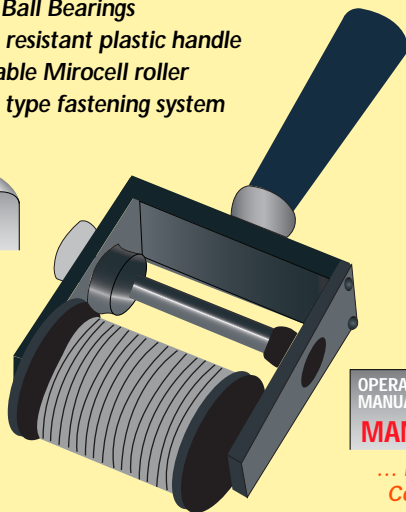

Other sizes or styles ... Phone or fax for a **FAST QUOTE**

SPEC DOCUMENT
1018

... Rubber Type

QUANTITY DISCOUNTS START AT
5

Delivery:
1 week

Hand Coders

- ✓ Lightweight anodized aircraft aluminum frame
- ✓ Sealed Ball Bearings
- ✓ Impact resistant plastic handle
- ✓ Re-inkable Mirocell roller
- ✓ Ribbed type fastening system

BROCHURE
BR-107
... Hand Coder

OPERATING MANUAL
MAN-105
... Hand Coder

An efficient, manual method of printing date codes, product or lot numbers. Ribbed rubber type make changing data quick and easy. Print area: 2" x 6 1/2". Weight: 1 lb. 11oz (0.77 kg).