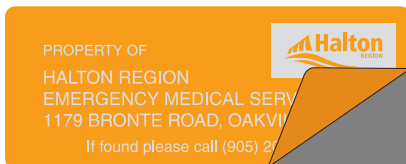

Security Nameplates

On removal, it breaks a bond with the material and an outline of the word "VOID" remains on the surface.

Security Nameplates. 0.002" thick chrome silver Mylar® film. Pressure-sensitive adhesive. Thermal imprint. Custom Shape. Prices each nameplate.

Size	10	25	50	100	250
Up to 4 in²	$ 6.37	$ 3.69	$ 2.76	$ 2.23	$ 1.95
Up to 7 in²	7.11	4.39	3.39	2.82	5.52
Up to 16 in²	8.98	6.21	5.07	4.33	3.99

Logo Conversion Charge ... $18.00 - $48.00