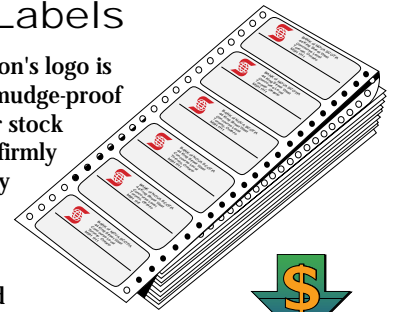

9 Paper Colours

White Gloss or Matte	Yellow Gloss or Matte	Gold Foil Gloss or Matte	Silver Foil Gloss or Matte	
Red Fluorescent	Orange Fluorescent	Pink Fluorescent	Green Fluorescent	Yellow Fluorescent

Inexpensive pressure-sensitive paper labels are ideal for identification, advertising, marking, coding, instructing ... simply peel and apply. Permanent pressure-sensitive adhesive backing attaches firmly to most clean, dry surfaces. Choose from over 70 shapes. Your design is imprinted in your choice of 15 colours on 13 paper stocks. Supplied in rolls.

Paper Labels in Rolls. One colour imprint. Prices per hundred labels.

Label Prefix	500	1,000	2,000	3,000	5,000	10,000
A	\$23.20/c	\$13.10/c	\$ 9.40/c	\$ 7.50/c	\$ 5.10/c	\$ 3.50/c
B	23.80/c	13.40/c	9.60/c	7.90/c	5.40/c	3.90/c
C	25.10/c	14.10/c	10.50/c	8.60/c	6.10/c	4.50/c
D	26.10/c	14.80/c	11.10/c	9.20/c	7.20/c	4.90/c
E	27.40/c	15.50/c	11.60/c	9.90/c	7.80/c	5.50/c
F	28.50/c	16.10/c	11.90/c	9.90/c	7.90/c	5.60/c

Artwork Conversion Charge ... \$18.00 - \$48.00

Delivery: 5 days

Additional colours, bleeds, other shapes, sizes, colours, materials ... Phone, fax or eMail for a **FAST QUOTE**

Computer Labels

Your organization's logo is imprinted on smudge-proof EDP litho paper stock which adheres firmly to any clean, dry surface. The labels are fan folded for easy printer feed and perforated between labels.