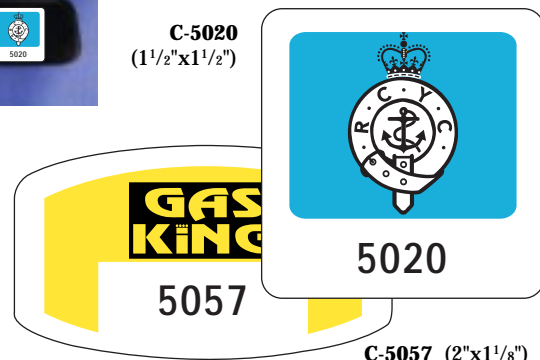

C-5020 (1¹/₂"x1¹/₂")

C-5057 (2"x1¹/₈")

Rearview Mirror Parking Permit Decals.

One colour imprint on white Vinyl film. Black consecutive numbers. Over-laminated. Pressure-sensitive adhesive back. Prices each decal.

Styles	250	500	1,000	2,000	3,000
C-5020, C-5057	$0.94	$0.59	$0.41	$0.25	$0.19
Add'l. Colour (ea.)	+ 0.25	+ 0.13	+ 0.07	+ 0.04	+ 0.03

Artwork Conversion Charge ... $18.00 - $48.00

Delivery: 5 days

Automobile Bumper Parking Permit Decals. One colour imprint on white vinyl film. Black consecutive numbers. Pressure-sensitive adhesive back. Over-laminated. Prices each decal.

Style	250	500	1,000	2,000	3,000	5,000
G-5026	$1.06	$0.65	$0.42	$0.28	$0.22	$0.18