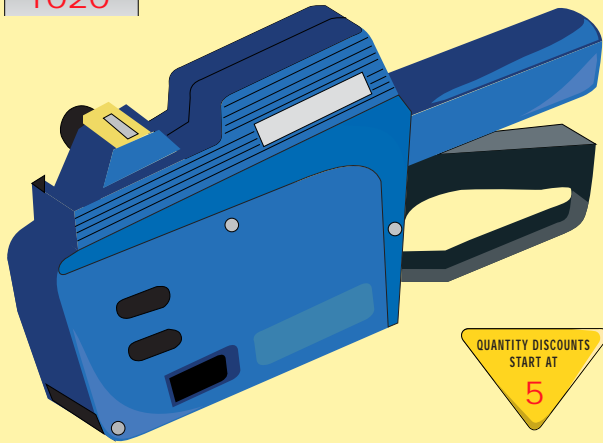

Hand Labellers

A simple squeeze of the trigger prints and applies a neat pressure-sensitive label to any surface or material ... instantly! Ideal for applying date codes, inventory data or inspection information to materials, components, products or packages.

... Hand Labellers & Labels

Model	Lines	Numbers	Price	Labels
6.22	1	6	\$ 109.60	(2212)
8.22	1	8	118.90	(2212)
66.22	2	6	172.20	(2216)
88.22	2	8	193.80	(2216)
5.25	1	5	181.60	(2516)
6.37	1	6	248.90	(3719)
1212.37	2	12	358.50	(3719)

Letter bands ... ask for a **FAST QUOTE**

Easy-to-change, easy-to-read printing bands with dial-in knob control

Self correcting feed mechanism ... virtually jam-proof

Pressure-Sensitive Labels

Labeller Model No.	Label No.	Label Size	Labels /Roll	Rolls /Sleeve
6.22 1 line 6 numbers	 2212	7/8"x15/32" 22mmX12mm	1,223	9
8.22 1 line 8 numbers	 2212	7/8"x15/32" 22mmX12mm	1,223	9
66.22 2 lines 6 numbers	 2216	7/8"x5/8" 22mmX16mm	1,000	9
88.22 2 lines 8 numbers	 2216	7/8"x5/8" 22mmX16mm	1,000	9
5.25 1 line 5 numbers	 2516	1"x5/8" 25mmX16mm	1,000	8
6.37 1 line 6 numbers	 3719	1 ¹⁵ / ₃₂ "x3/4" 37mmX19mm	800	5
1212.37 2 line 12 numbers	 3719	1 ¹⁵ / ₃₂ "x3/4" 37mmX19mm	800	5

Label colours available: white, yellow, fluorescent red, orange and green.

Custom imprinted, removable adhesive ... ask for a **FAST QUOTE**