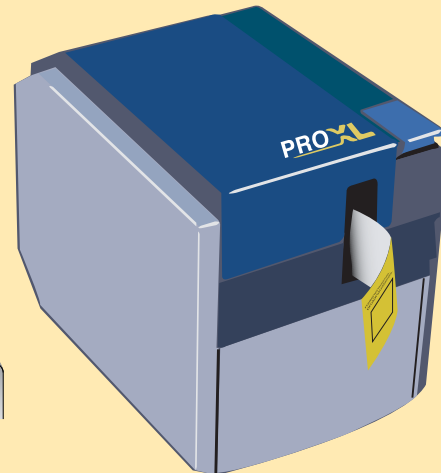

P-touch PT-9500PC

Fast (20mm/sec)
High-Resolution (360dpi)
Label Printing

The PT-2500PC Label Printer features fast, 360 dpi high-resolution printing. Prints any TrueType® font in 64 styles, 16 bar codes, auto-repeat, auto-numbering. Prints up to 16 lines of copy, underline, framing, mirror and vertical. Accepts 6 sizes of TZ Series Tapes: 1/4" (6mm), 3/8" (9mm), 1/2" (12mm), 3/4" (18mm), 1" (24mm) or 1 1/2" (36mm).

PT-9500PC. Complete with 36mm black on white tape, P-touch Editor Software, USB Cable, Serial Cable, AC Adapter ... $ 399.90

BROCHURE
BR-117

... P-touch PT-9500PC

OPERATING MANUAL
MAN-111

... P-touch PT-9500PC