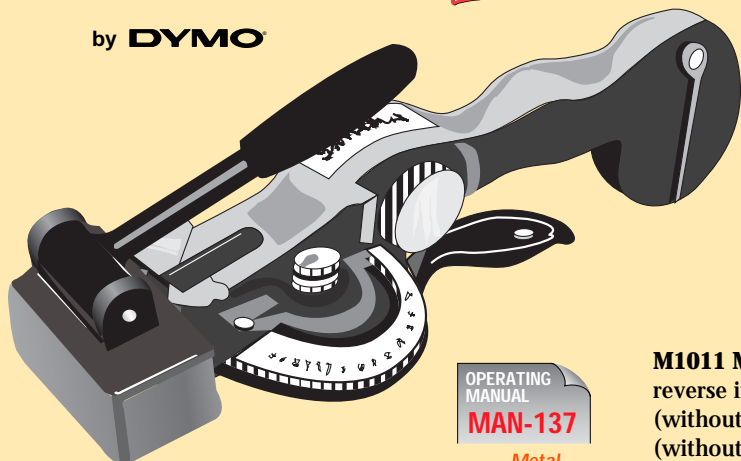

# Metal Tape Embosser

by **DYMO**

**SAME DAY SERVICE**

OPERATING MANUAL  
**MAN-137**  
... Metal Tapewriter

The M1011 Labelmaker can create a wide variety of metal labels and tags. The Labelmaker embosses <sup>3</sup>/<sub>16</sub>" characters on 12mm (<sup>1</sup>/<sub>2</sub>" ) metal label tapes (0.008" thick): Aluminum (with adhesive), Aluminum (without adhesive) and Stainless Steel (without adhesive). You can also use a Reverse Image Wheel which allows you to print mirror image labels used on molds or casts for metal or rubber injection molding, silicone casting, fibre glass applications, etc. A built-in punching device allows you to punch one or two holes (<sup>3</sup>/<sub>32</sub>" diameter) in non-adhesive labels that can be attached with screws, nails, rivets and metal or plastic wires or ties. In addition, you can also punch a cable tie slot in one or both ends of the label for cable marking.

**M1011 Metal Tapewriter.** Includes one horizontal wheel, one reverse image wheel, one roll of 12mm (<sup>1</sup>/<sub>2</sub>" ) Aluminum Tape (without adhesive), one roll of 12mm (<sup>1</sup>/<sub>2</sub>" ) Stainless Steel Tape (without adhesive) and a heavy-duty molded plastic carrying case.  
**Price ... \$ 298.80**

## Make your own metal tags

Built-in hole and slot punch so labels can be affixed by nails, screws or wire ties.

**Holes (<sup>3</sup>/<sub>32</sub>" diameter)**

**Cable tie slots**

PRODUCT DATA SHEET  
**TG-115**  
... Nylon Ties

# Plastic Tape Embosser

by **DYMO**

**SAME DAY SERVICE**

Jam-free tape cutter with automatic tab for easy tape-backing removal. Produces <sup>3</sup>/<sub>16</sub>" characters on <sup>3</sup>/<sub>8</sub>" or <sup>1</sup>/<sub>2</sub>" tape.