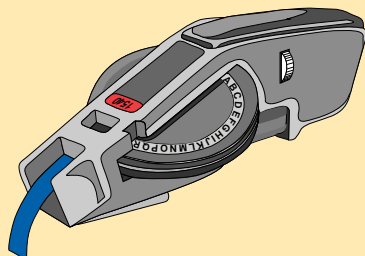

# Metal Tape Embosser

by **DYMO**

**SAME DAY SERVICE**

OPERATING MANUAL  
**MAN-137**  
... Metal Tapewriter

The M1011 Labelmaker can create a wide variety of metal labels and tags. The Labelmaker embosses <sup>3</sup>/<sub>16</sub>" characters on 12mm (<sup>1</sup>/<sub>2</sub>" ) metal label tapes (0.008" thick): Aluminum (with adhesive), Aluminum (without adhesive) and Stainless Steel (without adhesive). You can also use a Reverse Image Wheel which allows you to print mirror image labels used on molds or casts for metal or rubber injection molding, silicone casting, fibre glass applications, etc. A built-in punching device allows you to punch one or two holes (<sup>3</sup>/<sub>32</sub>" diameter) in non-adhesive labels that can be attached with screws, nails, rivets and metal or plastic wires or ties. In addition, you can also punch a cable tie slot in one or both ends of the label for cable marking.

## Make your own metal tags

Built-in hole and slot punch so labels can be affixed by nails, screws or wire ties.

**Holes (<sup>3</sup>/<sub>32</sub>" diameter)**

**Cable tie slots**

PRODUCT DATA SHEET  
**TG-115**  
... Nylon Ties

# Plastic Tape Embosser

by **DYMO**

**SAME DAY SERVICE**

Jam-free tape cutter with automatic tab for easy tape-backing removal. Produces <sup>3</sup>/<sub>16</sub>" characters on <sup>3</sup>/<sub>8</sub>" or <sup>1</sup>/<sub>2</sub>" tape.