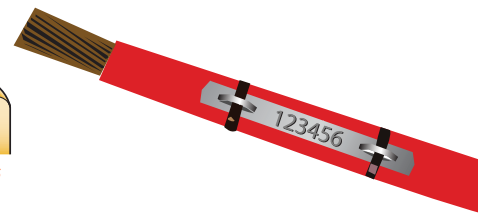

# Metal Tape Embosser

by **DYMO**

**SAME DAY SERVICE**

OPERATING MANUAL  
**MAN-137**  
... Metal Tapewriter

The M1011 Labelmaker can create a wide variety of metal labels and tags. The Labelmaker embosses <sup>3</sup>/<sub>16</sub>" characters on 12mm (<sup>1</sup>/<sub>2</sub>" ) metal label tapes (0.008" thick): Aluminum (with adhesive), Aluminum (without adhesive) and Stainless Steel (without adhesive). You can also use a Reverse Image Wheel which allows you to print mirror image labels used on molds or casts for metal or rubber injection molding, silicone casting, fibre glass applications, etc. A built-in punching device allows you to punch one or two holes (<sup>3</sup>/<sub>32</sub>" diameter) in non-adhesive labels that can be attached with screws, nails, rivets and metal or plastic wires or ties. In addition, you can also punch a cable tie slot in one or both ends of the label for cable marking.

## Make your own metal tags

Built-in hole and slot punch so labels can be affixed by nails, screws or wire ties.

**Holes (<sup>3</sup>/<sub>32</sub>" diameter)**

**Cable tie slots**

PRODUCT DATA SHEET  
**TG-115**  
... Nylon Ties

# Plastic Tape Embosser

by **DYMO**

**SAME DAY SERVICE**

Jam-free tape cutter with automatic tab for easy tape-backing removal. Produces <sup>3</sup>/<sub>16</sub>" characters on <sup>3</sup>/<sub>8</sub>" or <sup>1</sup>/<sub>2</sub>" tape.