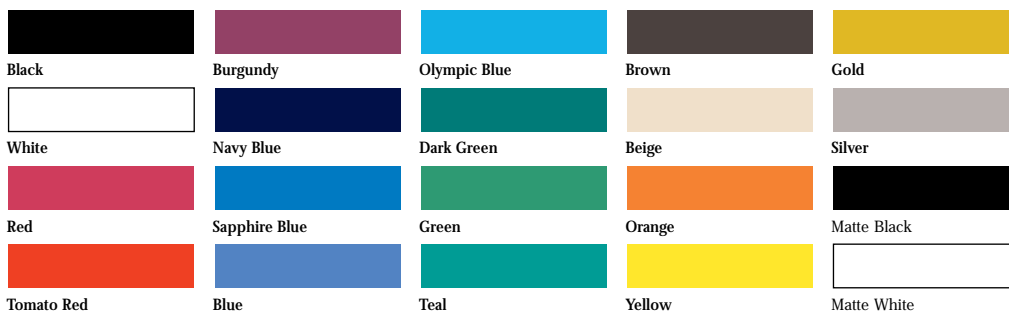

Reflective. Ideal for improving daytime, low-light and night time visibility with "bounce-back" reflectivity from a light source. Colour: white.

Luminescent. See characters in the dark. "Energized" by any light source, the material will glow. Colour: green-yellow.

Other sizes or colours ... ask for a **FAST QUOTE**

Two Popular Typestyles

Helvetica Bold

ABCDEFGHIJKLMNOPQRSTUVWXYZ
 abcdefghijklmnopqrstuvwxyz
 1234567890 &!?() * % -

Franklin Gothic Extra Condensed

ABCDEFGHIJKLMNOPQRSTUVWXYZ
 abcdefghijklmnopqrstuvwxyz.,z
 1234567890 &!?() * % - -

Other typestyles ... ask for a **FAST QUOTE**

Symbols & Arrows

Graphically depict information ... overcome language problems ... yield instant recognition.

... 140+ Symbols & Arrows

Phone or fax for a **FAST QUOTE**

Pressure-Sensitive Material Colours

Reflective

Luminescent