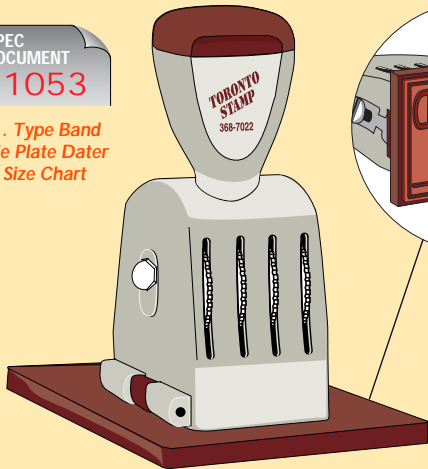

Type Band Daters ... 4 sizes

Just one impression and you will appreciate it's light weight yet strong construction. Simply flip open the die plate to change the date bands.

Verilarge Dater

Ideal for "routing" stamps or wherever a large amount of copy is required. Available in any size up to 3¹⁵/₁₆" wide x 3¹/₂" deep. Type band style.

Model 4000S

Price: \$ 61.80 + \$ 4.90/sq. in.

Delivery: 5 days

SPEC DOCUMENT
1053

... Type Band
Die Plate Dater
Size Chart

Type Bands ... the dates are locked securely in the close-fitting slot giving maximum space for copy.

INSPECTED

JAN 01 2010

TORONTO STAMP INC.
QUALITY CONTROL DEPT.

4002 (2"x1¹/₂")

Time & Date Stamp

Indispensable where mail is received. Stamping of time and date prevents future disputes. Simply turn the dial to set the time. 12 hour dial.

TD-U1/12
Time & Date Stamp
... \$62.80

SAME DAY CUSTOM STAMPS

TD-U1/12

1⁷/₈" diameter

Also available with 24 hour dial