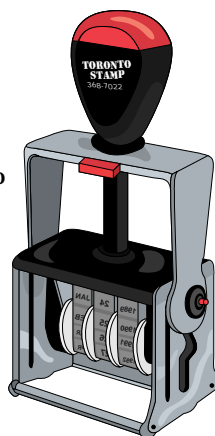

Self-Inking Order Quantity Discounts

Quantity	5	10	25 or more
Discount	10%	15%	FAST QUOTE

Self-Inking Date Stamp

**SAME DAY
SERVICE**

Heavy-duty metal frame.
Automatically re-inks the
date bands after every
impression ... always ready to
use ... speeds up the dating
of forms and eliminates
operator fatigue. Pad inked
black.

M310/4 ... \$ 29.80

JUN 10 2010

(1" x 5/32")

QUANTITY DISCOUNTS
START AT
5

Heavy Duty Steel Frame
... use in office or factory

Locking Button
... great for storage
and changing pad

Clear Window
... actual size
stamp text