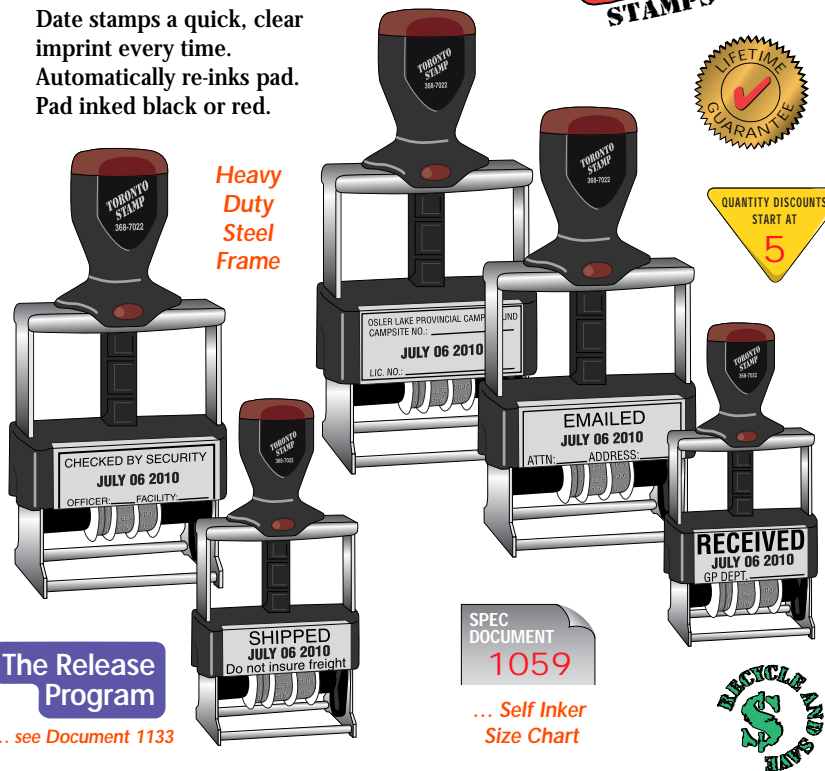

Self-Inking Daters ... 5 sizes

Date stamps a quick, clear imprint every time.
Automatically re-inks pad.
Pad inked black or red.

Heavy
Duty
Steel
Frame

**SAME DAY
CUSTOM
STAMPS**

QUANTITY DISCOUNTS
START AT
5

The Release
Program

... see Document 1133

SPEC DOCUMENT
1059

... Self Inker
Size Chart

Standard Ink Pad Colours

BLACK RED

Optional Ink Pad Colours

BLUE GREEN PURPLE

Pads inked blue, green or purple

... + \$ 3.00

Delivery: 2 days

Self Inking Daters. Pad black or red.

Size	Length	Depth	Price
SD-100	1 ¹¹ / ₁₆ "	1 ⁵ / ₁₆ "	\$59.80
SD-300	1 ¹³ / ₁₆ "	1 ³ / ₁₆ "	68.80
SD-400	2 ³ / ₈ "	1 ¹ / ₈ "	74.80
SD-600	2 ⁵ / ₁₆ "	1 ¹ / ₂ "	79.80
SD-800	2 ¹¹ / ₁₆ "	1 ⁷ / ₈ "	99.80

Self-Inking Order Quantity Discounts

Quantity	5	10	25 or more
Discount	10%	15%	FAST QUOTE

Self-Inking Date Stamp

**SAME DAY
SERVICE**

Heavy-duty metal frame.
Automatically re-inks the
date bands after every
impression ... always ready to
use ... speeds up the dating
of forms and eliminates
operator fatigue. Pad inked
black.