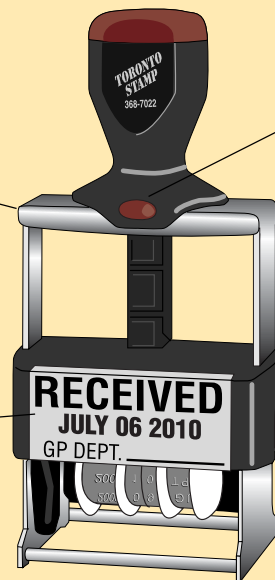

M310/4 ... \$ 29.80

JUN 10 2010

(1" x 5/32")

QUANTITY DISCOUNTS
START AT
5

Heavy Duty Steel Frame
... use in office or factory

Locking Button
... great for storage
and changing pad

Clear Window
... actual size
stamp text