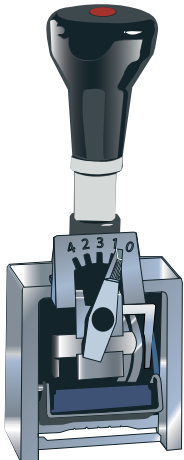

Strong die cast frame with special alloy wheels. Nine movements. Black Reservoir/Pad.

Model B6 ... \$196.80

Reservoir/Pad (black or red) ... \$19.90 each

1 2 3 4 5 6

³/₁₆" (4.5mm) Gothic

Roman style, 5.5mm size
... ask for a **FAST QUOTE**

Plastic Frame Numbering Machine

SAME DAY SERVICE

Inexpensive machine with alloy wheels and tough plastic frame. Eight movements. Black Pad.

Model TR-5756... \$53.80

Pre-Inked Pad (black or red) ...\$13.60 each

1 2 3 4 5 6

⁵/₃₂" (4mm) Gothic

Heavy Duty _____ Numbering Machines

This is the machine for the most demanding of applications. Available in 6, 7, 8, 9 and 10 wheel versions. Character sizes from ¹/₈" to ⁷/₃₂" ... gothic or roman styles. Also available with standard letter wheels. 5 movements.