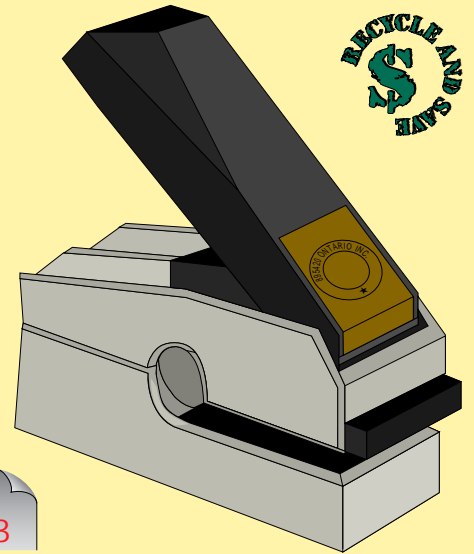

... Legal Seal Formats