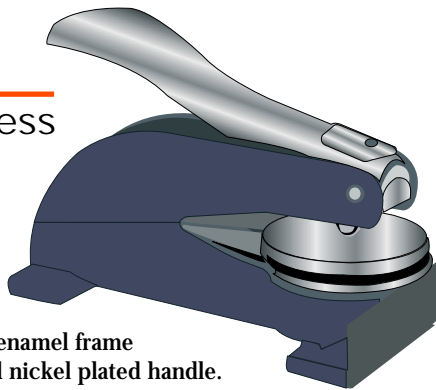

## Legal Seal Press

1<sup>9</sup>/<sub>16</sub>" diameter

The compact, durable seal that makes a good impression "first time . . . every time". Wide comfortable handle provides powerful cam action for effortless embossing. Handle folds flat for compact storage. Price includes typeset copy within a double border and a solid brass nameplate identifying your impression. Logos not available.

## Desk Seal Press

**Delivery 1 week**

Hammerloid enamel frame with polished nickel plated handle. Skid proof rubber feet. Handle locks down for convenient desk storage. Interchangeable die holder.

Size	Legal	Logo*
1 <sup>5</sup> / <sub>8</sub> " diameter .....	\$69.80	\$79.80
1 <sup>3</sup> / <sub>4</sub> " diameter .....	69.80	79.80
2" diameter .....	72.80	82.80

## Pocket Seal Press

**Delivery: 1 week**

Compact pocket seal made of highly polished, nickel plated steel. Die holder can be removed and inserted within seal frame for easy carrying in pocket or purse. Vinyl carrying case included. Interchangeable die holder.