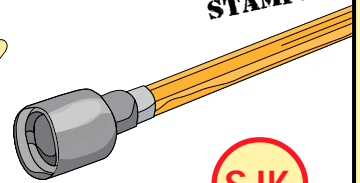

Inspection Stamps

UltiFast™ Pre-Inked Stamp

The All-Surface Marking Stamp

UltiFast Pre-Inked Stamps mark on almost everything. The UltiFast ink is fast drying and water resistant ... perfect for marking glass, metals, wood, plastics, leather, fabric and coated paper. You don't need a separate pad because the ink is in the stamp.

Inked in your choice of 4 colours.

BLACK
BLUE
RED

INSPECTED BY
28
SJS

3/4" x 3/4"
(20mm x 20mm)

Fast, dry marking on:

- Glossy Brochures
- Plastic Bags
- Photographs
- Equipment
- Plastic Film

Model UF-2020.

3/4" x 3/4" Size ... \$29.80

UltiFast™ Ink

UltiFast™ Stamps can be re-inked easily with UltiFast™ re-inking fluid.

6cc
\$7.80

SAME DAY CUSTOM STAMPS

AutoMark™ Pencil Cap Stamp

SAME DAY CUSTOM STAMPS

QUANTITY DISCOUNTS START AT
5

SJK

1/2" diameter

Always handy because they fit right on the end of your pencil. Inked in your choice of 2 colours: black or red.

AutoMark™ Pencil Cap Stamp
(1/2" dia) ... \$19.80

AutoMark™ Inspection Stamp