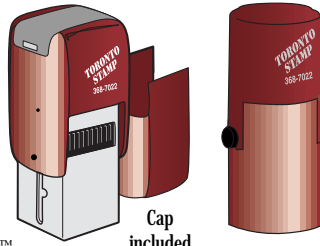

Mini AutoStamp™

QUANTITY DISCOUNTS START AT
5

SAME DAY CUSTOM STAMPS

Cap included

The smallest members of the AutoStamp™ family. Pad inked black or red.

AS-120 ..... $19.80

AS-120R ... 19.80

Replacement Pads ... $3.80

POSTED
RJM

SC

AS-120 (1/2" x 1/2")

AS-120R (7/16" dia).

Xstamper® Inspection Date Stamp

Delivery: 3 weeks

Prints custom message along with month, day, year. Dates are easily changed by turning the dials. Complete with cap so you can take it with you PLUS base for a permanent place on desk.

1 1/16" dia. ... $84.40

Your choice of 5 ink colours: black, red, blue, green, purple.

INSP.
DEC 31 2010
TIM