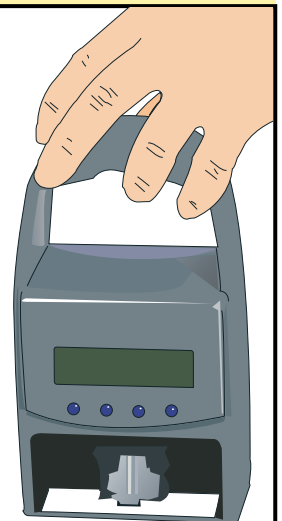

jetStamp Mobile Printer

Uniquely combines the advantages of both hand and electric stamps. With its unlimited mobility, the JetStamp overcomes the restrictions of an electric stamp while retaining its' flexibility. Easy change rechargeable AAA batteries included. Choose from a wide assortment of options programmed into the stamp ... Number - Date - Time - Text are all easily set in one and two line imprints. Even uneven surfaces are easy to stamp - no pressure is needed when printing ...

RECVD 00000000
NOV 29. 2008 PM 02:47

EM790 JetStamp... $1798.00
(One or two lines, 1/8" character size)