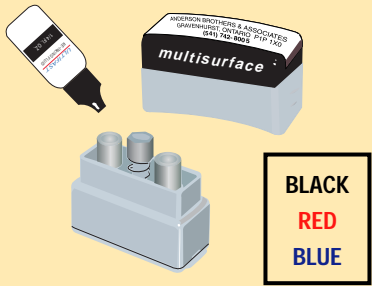

Multi Surface™ Pre-Inked Stamps

The all-surface stamp that dries on:

- ✓ Glossy Paper ✓ Photos
- ✓ Fabric ✓ Glass
- ✓ Metal ✓ Plastic

UltiFast™ Ink dries in 30 seconds and is permanent and water-resistant when cured. Thousands of impressions when properly maintained ... plus re-inkable with UltiFast™ alcohol-based ink. The MultiSurface™ stamps have a spring action for ease of stamping and a dust cover to keep the die clean and from drying out.

MultiSurface™ Pre-Inked Stamps.			
25 sizes. 3 colours.			
Number	Length	Depth	Price
EZ-05	2 1/2"	1/4"	\$34.40
EZ-09	2"	9/16"	36.90
EZ-10	1 1/2"	9/16"	35.70
EZ-11	2"	11/16"	39.40
EZ-12	2"	1 1/8"	46.90
EZ-14	2 1/2"	11/16"	43.20
EZ-15	2 1/2"	9/16"	38.20
EZ-16	2 1/2"	1 9/16"	64.40
EZ-18	2 1/2"	1 5/16"	54.40
EZ-22	2 15/16"	1 15/16"	85.70
EZ-23	2 15/16"	1 1/8"	60.70
EZ-24	3 3/8"	1 1/8"	65.70
EZ-25	2 15/16"	1 9/16"	71.90
EZ-26	3 3/8"	1 1/16"	51.90
EZ-27	3 7/8"	1 9/16"	98.20
EZ-30	7/16" diameter		25.70
EZ-32	5/8" diameter		28.20
EZ-34	3/4" diameter		39.40
EZ-44	2"	1 9/16"	59.40
EZ-49	1 1/4" diameter		51.90
EZ-53	1 3/4" diameter		59.40
EZ-55	2 1/16"	2"	65.70
EZ-60	3 7/16"	1 15/16"	103.20
EZ-66	3 1/8"	2 3/8"	113.20
EZ-72	3 15/16"	1 1/8"	65.70

Delivery: 5 days

MultiSurface™ Order Quantity Discounts				
Quantity	5	10	25	50 or more
Discount	5%	10%	15%	FAST QUOTE

Inked in your choice of 3 colours.
BLACK RED BLUE

SPEC DOCUMENT
1236

... MultiSurface™
Stamp Size Chart

UltiFast™ Ink

BONUS OFFER
20% OFF
ink ... when ordered
with MultiSurface Stamp

Alcohol-based ink suitable for non-porous surfaces.
1/4 oz. squeeze bottle ... \$7.80
2 oz. squeeze bottle ... **FAST QUOTE**