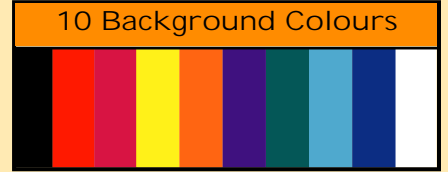

Changeable *Facility Signs*

Changeable *Facility Signs* are made of a "sandwich" consisting of a clear, non-glare Acrylic® outer face, a pocket for a plaque, insert or slider and a solid plastic back. Coloured background is printed on the back of the clear face, leaving a see-through window that displays the plaque, insert or slider. Plaques, inserts and sliders are available in ten colours with optional vinyl lettering.

Plaque Series

FP Series ... 19 standard sizes

FP-4.2 Sign $19.80
FP-4.2P Plaque 3.80

FP-4.4 Sign $25.80
FP-4.4P Plaque 4.80

FP-8.2 Sign $23.80
FP-8.2P Plaque 4.80

FP-6.6 Sign $35.80
FP-6.6P Plaque 6.60

FP-8.4 Sign $33.80
FP-8.4P Plaque 6.60

FP-8.8 Sign $49.80
FP-8.8P Plaque 10.80

... 12 additional sizes

Applied vinyl copy and/or symbols are available in your choice of colours ... $9.80/line or symbol

Prices do NOT include copy ... see above

Slider Series

FS Series ... 12 standard sizes

FS-6.6 Sign $53.60

FS-8.2 Sign $44.80

FS-8.4 Sign $49.40

... 8 additional sizes

FS-8.8/1 Sign $68.60
FI-8.2I Insert 4.80

FP-8¹/₂.11 Sign $64.40
FP-8¹/₂.11P Plaque 16.40