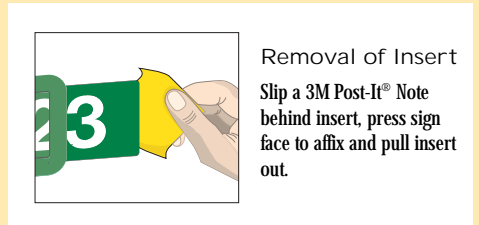

Changeable *Facility Signs*

Changeable *Facility Signs* are made of a "sandwich" consisting of a clear, non-glare Acrylic® outer face, a pocket for a plaque, insert or slider and a solid plastic back. Coloured background is printed on the back of the clear face, leaving a see-through window that displays the plaque, insert or slider. Plaques, inserts and sliders are available in ten colours with optional vinyl lettering.