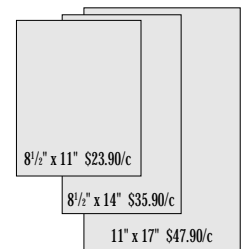

Changeable Frame Signs

Changeable Frame Signs are made of extruded aluminum ... sizes up to 48" x 36" ... brushed and anodized gold, silver, bronze or black ... complete with foam adhesive or holes to suit. *Prices are for frame sign only - inserts and/or applied graphics extra.*

Applied Graphics

One colour thermal imprint
on pressure-sensitive vinyl
film. 20 vinyl/imprint colours.
Includes up to 4 lines of copy
plus cut-outs.

Graphics Area	Price
Up to 20 sq.in.	\$20.90
Up to 40 sq.in.	21.80
Up to 60 sq.in.	22.70
Up to 80 sq.in.	23.60
Up to 100 sq.in.	24.50
Up to 120 sq.in.	25.40
Up to 140 sq.in.	26.30
Up to 160 sq.in.	27.20
Up to 180 sq.in.	28.10
Up to 200 sq.in.	28.90

Artwork Conversion Charge
... \$18.00 - \$48.00

CF-11.17 Frame ... \$86.90

11" x 17" Inside Dimensions

CF-17.11 Frame ... \$86.90

Laser Paper Stock

70 lb. grey or beige

SPEC
DOCUMENT
1143

... for additional
Frame Sign sizes