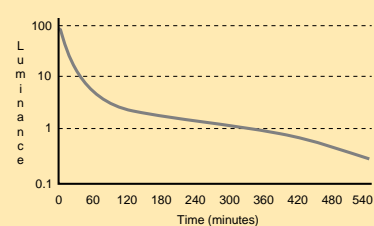

Luminescence vs. Time

For complete specifications, ask for Spec Document 1102.

Order Quantity Discounts

Quantity	Discount
5	5%
10	10%
25	15%
50	20%
100	Quote

All signs may be grouped for total discount.