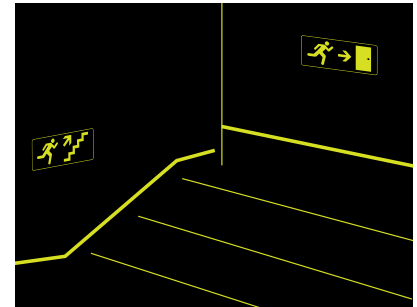

Photoluminescent technology utilizes zinc-sulfide crystals, a substance that is inert, non-toxic and free of radioactivity. These crystals absorb light energy, then release this stored energy in darkness over a long period of time. Even though the luminous output declines with time, Photoluminescent Signs remain visible as your eyes adjust to the darkness at a faster rate, making the photoluminescent signs clearly detectable for up to eight hours. Within 20 minutes, the Photoluminescent Sign will "recharge" itself when exposed to daylight or artificial light.