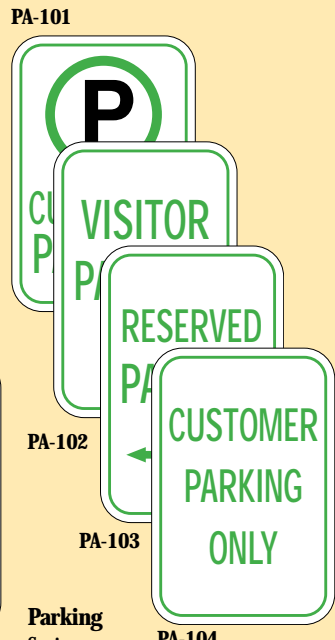

Parking Control Signs

ONE DAY SERVICE

QUANTITY DISCOUNTS START AT **5** see below

Made of 0.051" thick white enamel painted aluminum

No Parking Series
(12"x18")
\$29.80 each

SPEC DOCUMENT **1097**
... No Parking Signs

Parking Series
(12"x18")
\$29.80 each

SPEC DOCUMENT **1098**
... Parking Signs

Property Series
(12"x18")
\$29.80 each

SPEC DOCUMENT **1099**
... Property Signs

Handicap Series (12"x18")
\$29.80 each

HA-101 RESERVED PARKING
HA-102 ACCESSIBLE PARKING
HA-103 HANDICAPPED PARKING PERMIT REQUIRED
HA-104 ACCESS AT REAR
HA-105 RESERVED PARKING VEHICLE ID REQUIRED
HA-106 WHEELCHAIR RAMP
HA-107 ... for illustrations of all 18
Handicap Series Signs, ask for ...

SPEC DOCUMENT **1100**
... Handicap Signs

Order Quantity Discounts					
5	10	25	50	100	
5%	10%	15%	20%	Quote	

All signs may be grouped for total discount.

Parking Signs available with
2 - 7/16"x3/4" slots
or 4 - 1/4" holes
... please specify

Steel Post

Made of hot dipped galvanized steel, these high tensile posts feature 3/8" diameter holes on 2" centres for sign mounting.

10' U-Channel Post complete with mounting hardware ... \$69.80

SAME DAY SERVICE