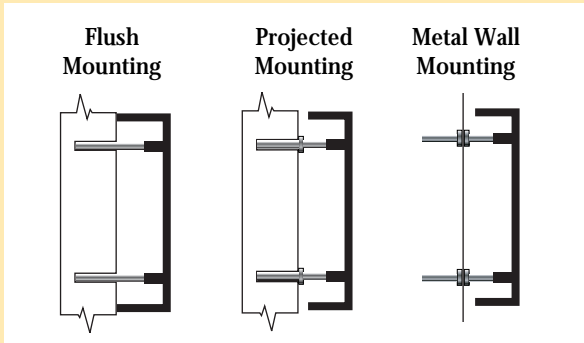

Cast Metal Letters

... Specifications

No sign medium presents a more prestigious image than cast bronze or aluminum letters. They are rustproof, corrosion resistant and easy to maintain. Available in 46 popular typestyles, 2 materials, satin, polished, anodized, patina finishes, 45 baked enamel gloss colours and 15 sizes from 1" to 24".

Cast Metal Letters. Helvetica Medium typestyle. Natural satin finish. Flush or projecting mounting hardware included. Prices each letter.

Size		Satin Aluminum	Satin Bronze	Average Width	Approx. Depth	Min-Max Stroke
Upper	Lower					
2"	1 1/2"	\$19.20	\$38.40	1 3/4"	3/8"	3/8" - 1/2"
3"	2 1/4"	22.80	50.40	2 3/8"	1/2"	9/16" - 1 1/16"
4"	3"	27.60	59.90	3 5/8"	5/8"	3/4" - 15/16"
5"	3 3/4"	33.60	74.40	4 1/4"	3/4"	15/16" - 1 1/8"
6"	4 1/2"	38.40	82.80	5 3/8"	3/4"	1 1/8" - 1 3/8"
8"	6"	50.40	116.40	6 7/8"	3/4"	1 1/2" - 1 7/8"
9"	6 3/4"	59.90	140.40	7 1/4"	3/4"	1 5/8" - 2"
10"	7 1/2"	67.20	146.40	8 1/2"	1"	1 7/8" - 2 1/4"
12"	9"	80.40	184.80	10 1/4"	1"	2 1/4" - 2 3/4"
14"	10 1/2"	95.90	225.60	12 1/4"	1"	2 5/8" - 3 1/4"
15"	11 1/4"	116.40	280.80	12 7/8"	1 1/4"	2 7/8" - 3 1/2"
16"	12"	130.80	314.40	14"	1 1/4"	3" - 3 11/16"
18"	13 1/2"	161.80	371.90	15 1/8"	1 1/2"	3 3/8" - 4 1/8"
20"	15"	196.80	409.10	18 1/2"	1 1/2"	3 7/8" - 4 3/4"
24"	18"	253.20	569.80	20 1/2"	1 1/2"	4 1/2" - 5 1/4"