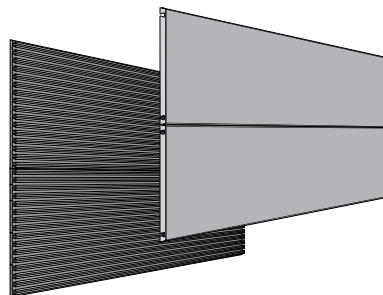

nex-us (nek/səs), *n.*, *pl. nex-us*. 1. a means of connection; tie; link. 2. a connected series or group. [*< L: a binding, joining, fastening (ptp. of nectere to bind, fasten, tie)*]

NEXUS® combines extruded aluminum FacePlates and Caps, Rails or Frames into a system of directories, wall, door, projecting, suspended, desk or counter signs. The Faceplates are available as standard in a 400 brushed finish, anodized clear. Graphics are supplied as standard in Type 100 computer-cut vinyl ... see **FS-118** for available colours, sizes, typestyles, symbols, arrows and custom logos. Engraved and/or Tactile graphics also available.

The MountPlate System

NEXUS® MountPlate is attached directly to the wall or door. NEXUS® FacePlate is snapped to the MountPlate using NEXUS® Splines. NEXUS® Caps may be used to finish the ends.

The NEXUS® Key Necessary to remove FacePlates.

The BasePlate System

NEXUS® BasePlate is attached directly to the wall. NEXUS® FacePlates are snapped to the BasePlate using NEXUS® Splines. NEXUS® Rails or Frames are used to finish the edges.

The Trim Look

Deceptively simple, the Trim Look joins FacePlates and matching MountPlates to produce the sleekest of sign profiles.

Profile: 6mm (1/4") thick

The Cap Look

The Cap Look offers an extra dimension. Individual caps are added to the FacePlate ends to give an entirely different look to the sign.