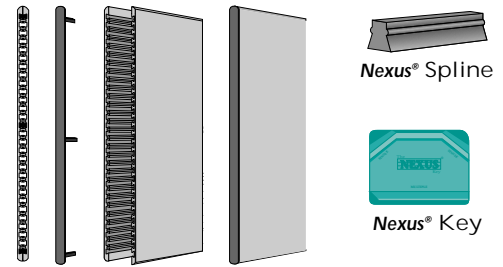

OfficeSuite™ by NEXUS®

OfficeSuite combines NEXUS® quality and sleek design, with the most cost-effective components the system has to offer.

- 2 Options • Brushed Aluminum FacePlates
- "Do-It-Yourself" InsertHolders
- Black or Silver EndCaps
- Over 100 standard sizes and configurations
- Graphics in 81 colors and 42 typestyles

MultiMount System

FacePlate Option

Single FacePlate. FacePlate in a 400 brushed finish, anodized clear. MultiBase anodized clear. Caps black or silver. Assembled complete with Splines and foam tape or holes.

Length: FacePlate	150MM (6")	200MM (8")	250MM (10")	300MM (12")	400MM (16")
45MM (1 ³ / ₄ ")	\$19.90	\$22.10	\$24.20	\$26.30	\$30.50
60MM (2 ³ / ₈ ")	21.80	24.30	26.90	29.60	34.70
75MM (3")	23.70	26.70	29.70	32.60	38.60
90MM (3 ¹ / ₂ ")	27.50	30.90	34.40	37.70	44.60
120MM (4 ³ / ₄ ")	30.40	34.60	38.70	42.90	51.20
150MM (6")	37.50	42.60	47.80	52.90	63.40
Vinyl Copy/line	+13.40	+14.90	+16.70	+18.50	+20.30

Slider Option

Single Slider. SlidePlate and SlideHolders in a 400 brushed finish, anodized clear. MountPlate anodized clear. Rails anodized black or clear. Assembled complete with Splines and foam tape or holes.