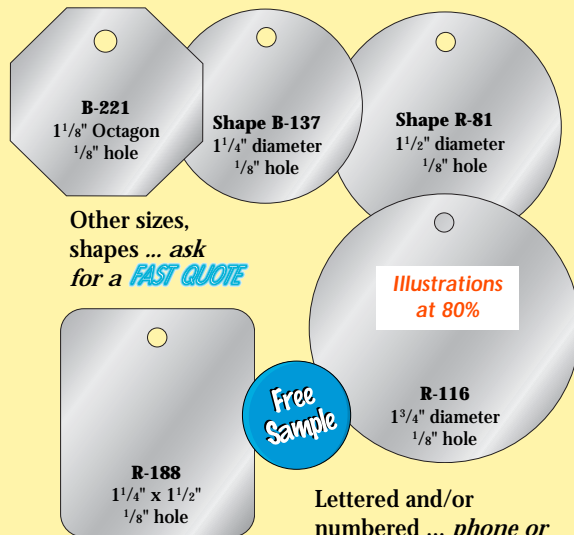

Stainless Steel Blanks