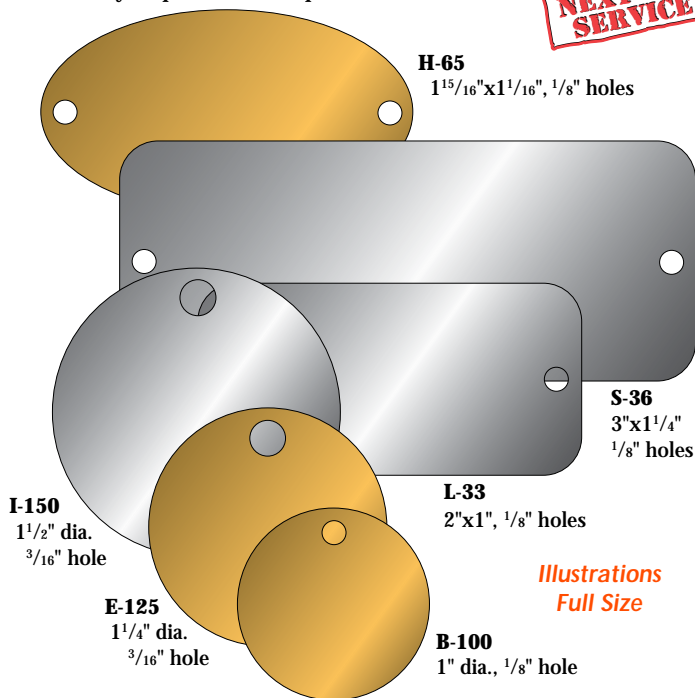

Blank Tags

Stock _____ Metal Blanks

These popular shapes are available in stock for next day shipment. Prices per hundred.

Free Samples
NEXT DAY SERVICE

Shape	Material	100	250	500	1,000	2,500
B-100	Aluminum	$38.60/c	$35.10/c	$31.80/c	$28.90/c	$22.60/c
B-100	Brass	67.50/c	56.90/c	53.40/c	45.60/c	38.70/c
E-125	Aluminum	40.50/c	36.80/c	33.50/c	30.40/c	24.10/c
E-125	Brass	78.30/c	67.30/c	62.10/c	52.90/c	44.10/c
H-65	Brass	95.60/c	80.90/c	76.80/c	60.70/c	52.40/c
I-150	Aluminum	45.30/c	41.10/c	37.40/c	33.90/c	27.90/c
I-150	Brass	101.90/c	86.80/c	78.10/c	64.30/c	53.50/c
L-33	Aluminum	50.20/c	45.60/c	41.50/c	37.70/c	30.10/c
S-36	Aluminum	62.80/c	56.50/c	51.80/c	44.80/c	36.50/c

Self-Number Plastic Tags

Number your own tags ... from the die-cut label sheet, simply place the desired self-adhesive vinyl plastic label in the 1/2" x 3/4" recess.

NEXT DAY SERVICE

MP-244
1¹/₂" dia.
3/16" hole