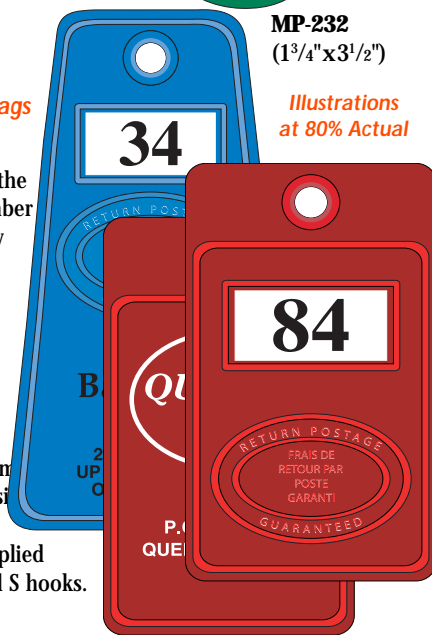

Shape **TS-22**
(1 1/2" x 2 1/2")

Shape **OV-2518**
(1 3/8" x 2 1/2")

Metal Key Tags. One colour imprint, split key ring attached.

Prices (ea.)	250	500	1,000	2,500
Aluminum	\$2.58	\$2.09	\$1.59	\$1.39
Solid Brass	-	4.83	4.45	3.81

Set-up Charge ... \$88.00/colour

Delivery: 3 weeks

Self-Number Key Tags

Number your key tags ... as needed!

No need to estimate the quantity of each number you will need. Simply order Shape MP-232 or MP-308 with your name and address permanently hot stamped in a contrasting colour. Then, from the die-cut label sheet, simply apply the desired self-adhesive plastic label in the 1/2" x 3/4" recess. Supplied complete with plated S hooks.

Available in 3 colours
Red • Blue • Green

MP-232
(1 3/4" x 3 1/2")

Illustrations at 80% Actual

MP-308
(1 1/2" x 2 1/2")

Number Decals

Screen printed black numbers on white pressure-sensitive vinyl plastic film. Die-cut for easy removal and application to the tag. Available in 15 series. 1/2" x 3/4" decal size.

Number Decals.

Prices (each)	1	10	25	50	100
VS Series	\$5.80	\$5.20	\$4.90	\$4.50	\$3.90

NEXT DAY SERVICE

Sheet No.	VS-1					Permark
1	11	21	31	41		
2	12	22	32	42		
3	13	23	33	43		
4	14	24	34	44		
5	15	25	35	45		
6	16	26	36	46		
7	17	27	37	47		
8	18	28	38	48		
9	19	29	39	49		
10	20	30	40	50		