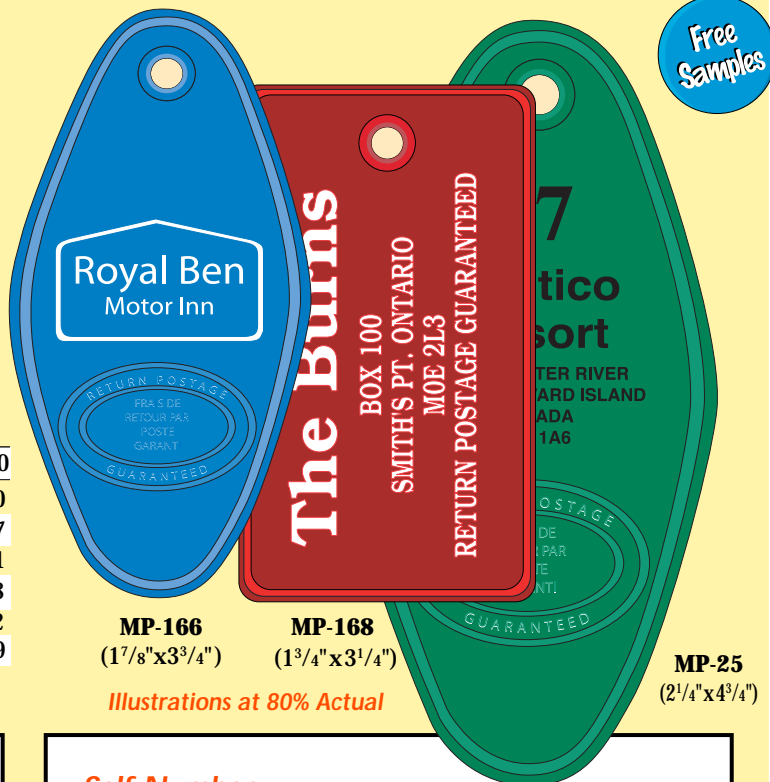

MP-232
(1 3/4" x 3 1/2")

Permark Catalogue

Molded Plastic Key Tags

Gentle reminders to guests, preventing loss of keys. If carried away, "Return" imprint will ensure return through the mail. Supplied with plated S-hooks. Your name or logo and address are permanently hot stamped in a contrasting colour. Optional consecutive numbering available.

Molded in tough Cycholac® plastic

Available in 4 colours: Red • Blue • Green • Black

Molded Plastic Key Tags. One colour imprint, S-hooks included. MP-308 in red, blue, green only. Prices each tag.

Shape	50	100	250	500	1,000	2,500	5,000
MP-166	$3.21	$2.18	$1.62	$1.21	$0.98	$0.80	$0.70
MP-168	3.38	2.33	1.75	1.32	1.06	0.88	0.77
MP-25	3.73	2.63	2.01	1.53	1.24	1.02	0.91
MP-232	3.16	2.14	1.58	1.18	0.95	0.78	0.68
MP-308	2.97	1.97	1.43	1.07	0.85	0.70	0.62
Numbering	+1.64	+1.03	+0.69	+0.52	+0.40	+0.32	+0.29

Set-Up Charge ... $40.00/colour

Delivery: 3 weeks

Free Samples

MP-166
(1 7/8" x 3 3/4")

MP-168
(1 3/4" x 3 1/4")

MP-25
(2 1/4" x 4 3/4")

Illustrations at 80% Actual

Stamped Metal Key Tags

Durable metal key tags. Made of 0.050" thick anodized silver aluminum or brass. Copy and/or logo are die stamped and colour filled. Split key ring attached. Individually packaged.

Free Samples

Illustrations at 80% Actual