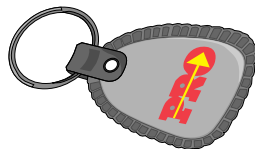

Shape	50	100	250	500	1,000	2,500	5,000
MP-230	\$4.19	\$3.05	\$2.37	\$1.84	\$1.49	\$1.22	\$1.02
Add'l Colour	+1.73	+0.98	+0.59	+0.40	+0.31	+0.25	+0.20

Set-Up Charge ... \$40.00/colour

Delivery: 2 weeks

... Key Tags

Key Tags Handsome key tags ... promote your name or message ... all year long!

**Polyethylene
Key Tag**

Soft polyethylene plastic with split key ring attached. 2¹/₁₆" x 1¹/₂" size. Colours: Black or White. One colour hot stamped. Order Set-Up Charge ... \$46.00/colour. Prices each.

250	500	1,000	2,500	5,000
\$1.08	\$0.99	\$0.88	\$0.75	\$0.69

**Acrylic
Key Tag**

Clear acrylic plastic with shackle & split key ring attached. 2⁵/₈" x 1⁷/₈" size. Four-colour imprint on both sides of a white label inside clear tag. Order Set-Up Charge ... \$58.00. Prices each tag.